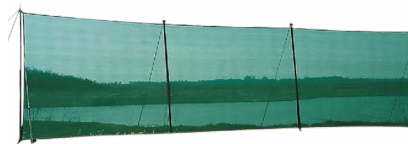

Storm Boma

CODE: ST00001

Open Size: 600 x 145 cm
Packed Weight: 2.75 kg
Packed Dimensions: 75 x 51 x 31 cm
Fabric: 120 gsm HDPE woven mesh, steel tube 16 x 0.55 m (T)
Warranty: 12 months

Features:

- Protect your family from those nasty winds that tend to disrupt your enjoyment
- Provide sufficient protection and privacy