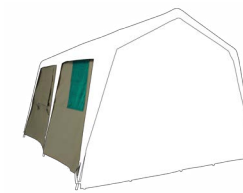

Canvas Gazebo Apex

CODE: GOLDAPEXG

Open Size:
300 x 230 cm
Packed Weight: 2.15 kg
Packed Dimensions:
40 x 29 x 9 cm

Features:

- Straps onto frame with velcro
- D-rings
- YKK double zips

Canvas Gazebo Side Wall Medium

CODE: GAZWGOLD3

Open Size:
263 x 175 cm
Packed Weight: 2.25 kg
Packed Dimensions:
46 x 35 x 10 cm

Features:

- Straps onto frame with Velcro
- D-rings
- 1 Window
- YKK Zips

Canvas Gazebo Side Wall Large

CODE: GAZWGOLD4